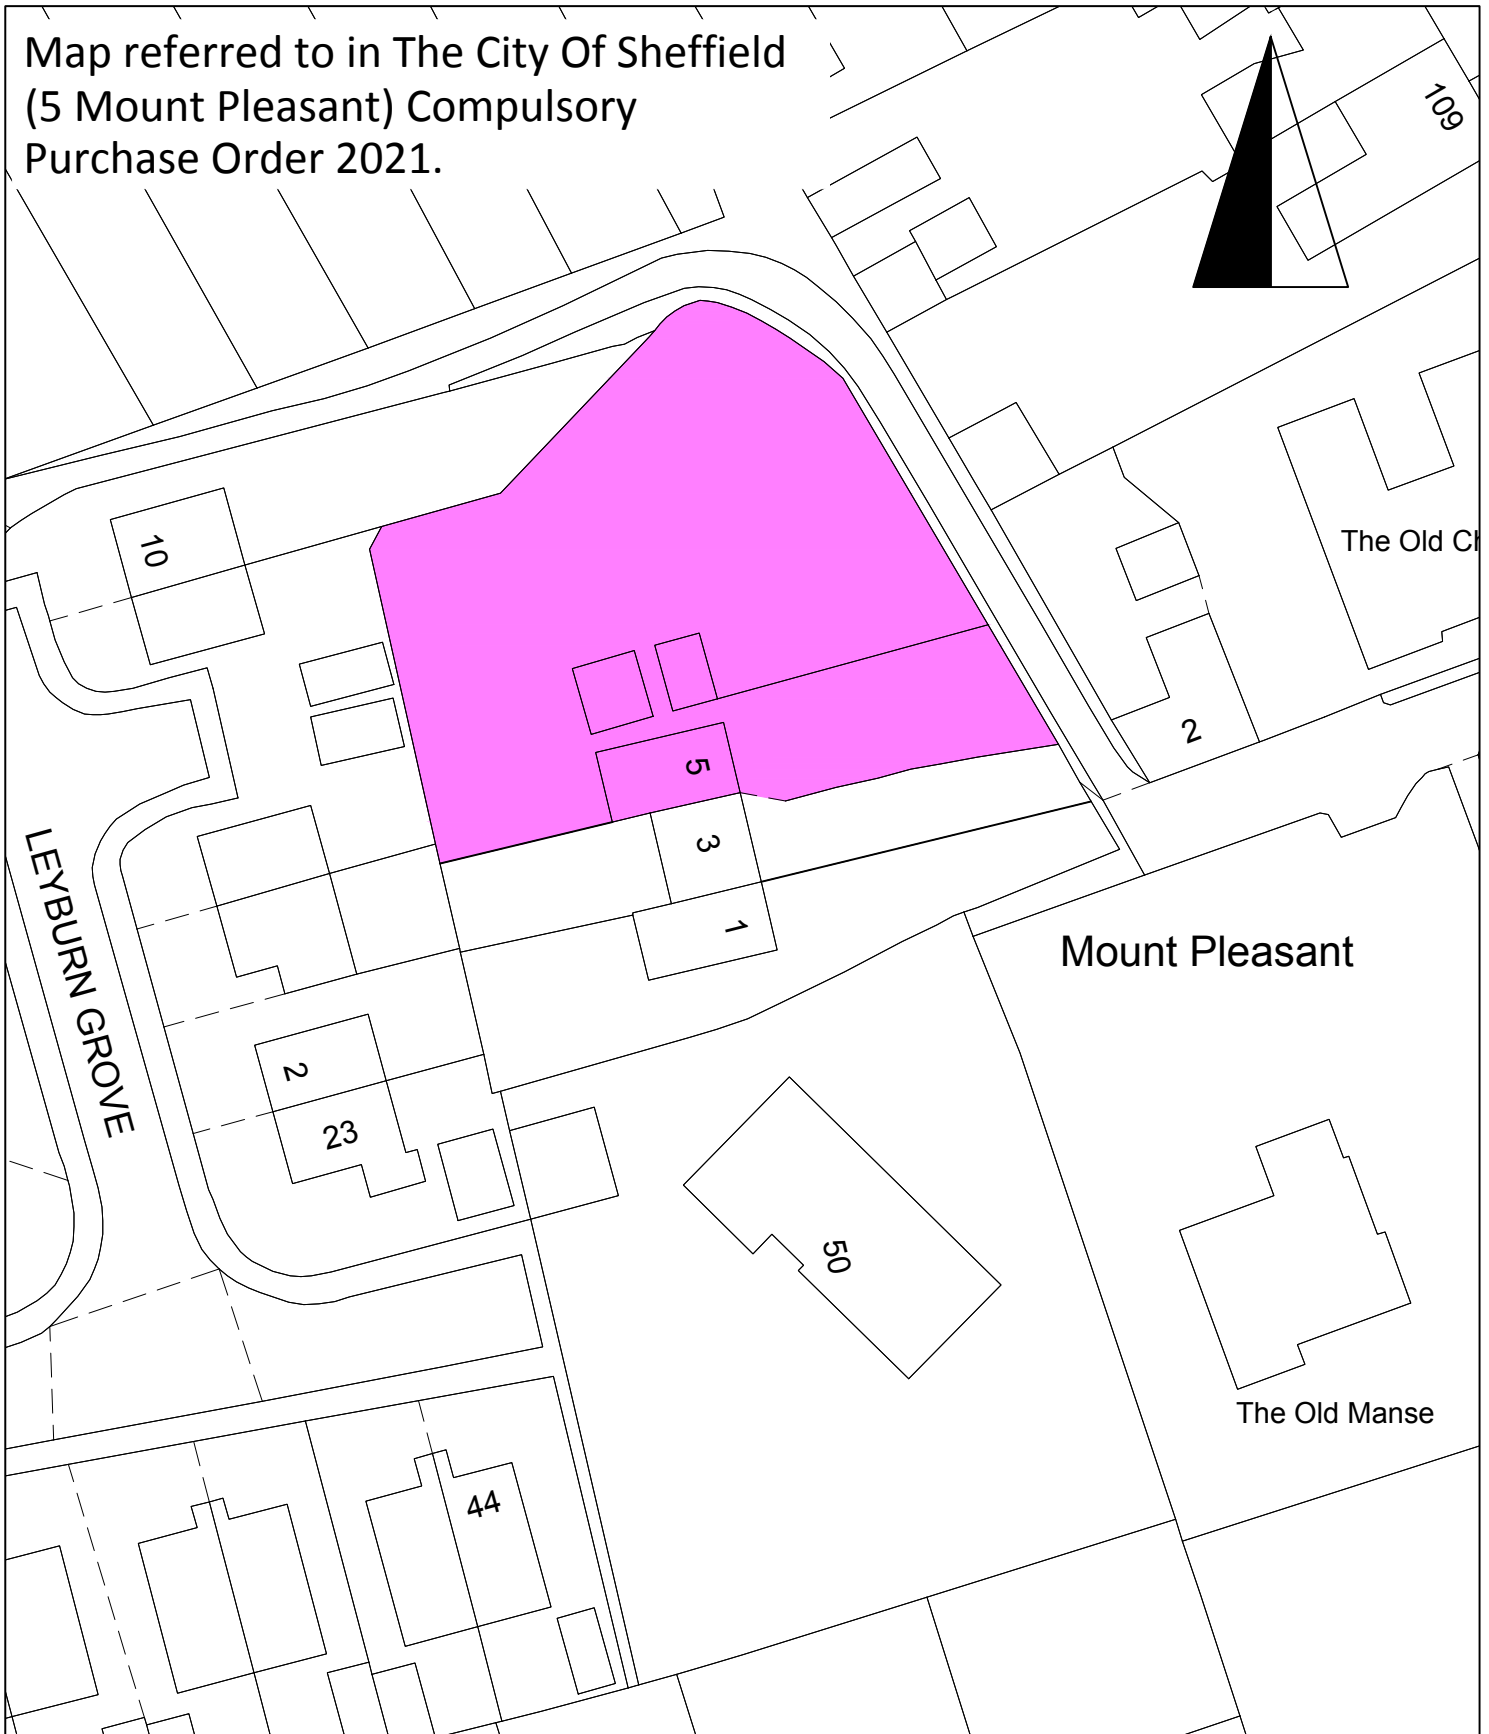

Map referred to in The City Of Sheffield
(5 Mount Pleasant) Compulsory
Purchase Order 2021.

Scale
1:500
Date
04/01/2021

Sheffield
City Council

Maps are reproduced from Ordnance Survey with permission of HMSO. OS License No. 100018816.
This drawing is protected by copyright. The Copyright owner is Sheffield City Council.

This page is intentionally left blank